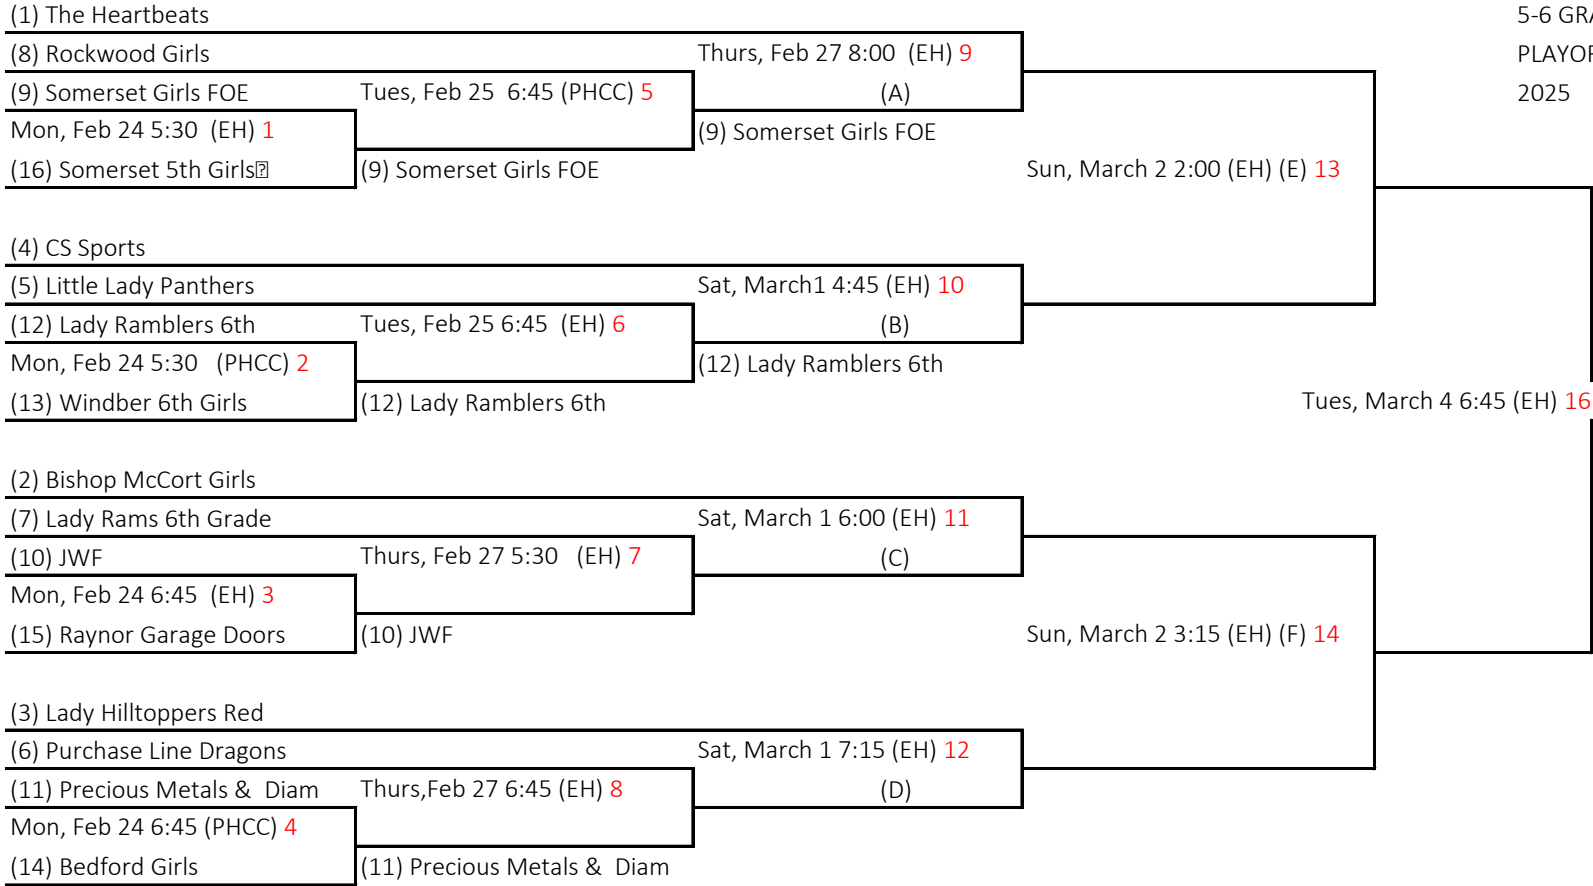

5-6 GRADE GIRLS (19 Games)
 PLAYOFFS TOP 16 TEAMS
 2025

Loser A
 Sun, March 2 11:30 (EH) 17

Loser B
 Mon, March 3 5:30 (EH) 19

Loser C
 Sun, March 2 12:45 (EH) 18

WINNER 5TH PLACE
 LOSER 6TH PLACE

Loser E
 Tues, March 4 5:30 (EH) 15

WINNER 3RD PLACE
 LOSER 4TH PLACE

Loser F